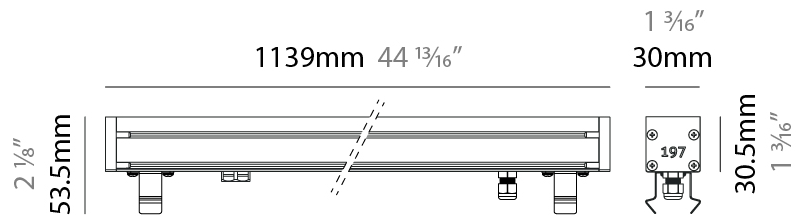

SLASH 30 RECESSED

E12I0055-

base number   Color   Lens
Temperature   Options

1. To build a product code in our configurator select the specify button on the base model # product page
2. To build a manual product code on this datasheet choose from the options listed below in blue font and add the suffix to the base model #

GENERAL

Series: Slash 30
Brand: Unonovesette
Division: Exterior
Mounting Type: Recessed
Mounting Location: In-Ground
Subcategory: Wallwash

PHYSICAL

Shape: Rectangle
Length (mm): 1139
Length (in): 44 ¹³/₁₆"
Width (mm): 30
Width (in): 1 ³/₁₆"
Height (mm): 53.5
Height (in): 2 ¹/₈"
Light Distribution: Adjustable / Direct
Diffuser: Extra clear tempered 6mm
Fixture Finish: ANA
Fixture Material: Extruded Aluminum
Cable Details: IP68 30cm Cable with Easy Lock system

ELECTRICAL

Lamp Type: LED
Input Wattage (W): 64
Total Output Wattage (W): 50
Dimming: Non-Dimmable
Driver Included: No
Driver Location: Remote
Driver Type: Constant Voltage - Universal
Driver Class: Class 2
Input Voltage (V): 120 - 277
Output Voltage (V): 24
Upon Request: Phase Dimming (120Vac only) / 0-10V Dimming

LED

Color Temperature (°K): 2200 / 2700 / 3000 / 4000
Max. Delivered Lumen (lm): 4560 (3000K)
CRI: >90 CRI
Lamp Life (hrs): 100000

OPTICAL

Optic°: 12 / 21 / 31 / 46 / 13x36
Adjustability: Tilt ±20°

RATINGS AND CERTIFICATIONS

Certified By: Certified for North American Standards
IP rating: IP67
IK Rating: IK06