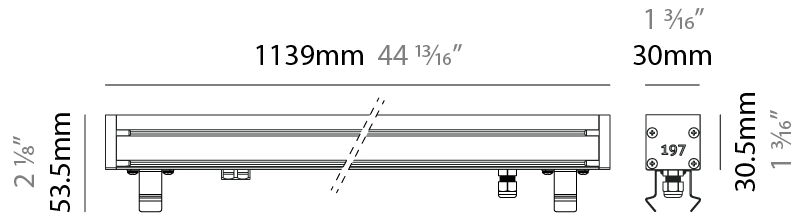

SLASH 30 RECESSED

E12I0062-

base number   Color   Lens
Temperature   Options

1. To build a product code in our configurator select the specify button on the base model # product page
2. To build a manual product code on this datasheet choose from the options listed below in blue font and add the suffix to the base model #

GENERAL

Series: Slash 30
Brand: Unonovesette
Division: Exterior
Mounting Type: Recessed
Mounting Location: In-Ground
Subcategory: Wallwash

PHYSICAL

Shape: Rectangle
Length (mm): 1139
Length (in): 44 ¹³/₁₆"
Width (mm): 30
Width (in): 1 ³/₁₆"
Height (mm): 53.5
Height (in): 2 ¹/₈"
Light Distribution: Adjustable / Direct
Diffuser: Extra clear tempered 6mm
Fixture Finish: ANA
Fixture Material: Extruded Aluminum
Cable Details: IP68 30cm Cable with Easy Lock system

ELECTRICAL

Lamp Type: LED
Input Wattage (W): 16.71
Total Output Wattage (W): 13.05
Dimming: 1-10V Dimming
Driver Included: No
Driver Location: Remote
Driver Type: Constant Voltage - Universal
Driver Class: Class 2
Housing: ENCP9
Input Voltage (V): 120 - 277
Output Voltage (V): 24
Upon Request: Phase Dimming (120Vac only)

LED

Color Temperature (°K): 2200 / 2700 / 3000 / 4000
Max. Delivered Lumen (lm): 1260 (3000K)
CRI: >90 CRI
Lamp Life (hrs): 100000

OPTICAL

Optic°: 12 / 21 / 31 / 46 / 13x36
Adjustability: Tilt ±20°

RATINGS AND CERTIFICATIONS

Certified By: Certified for North American Standards
IP rating: IP67
IK Rating: IK06