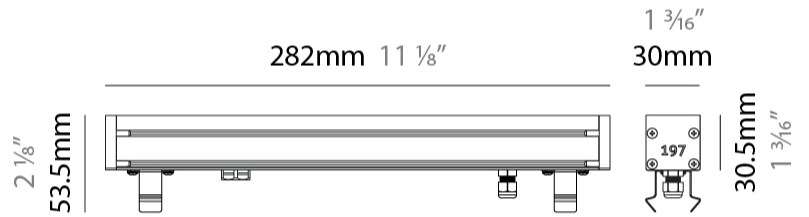

E12I0048- - _____

base number   Color   Lens
Temperature   Options

1. To build a product code in our configurator select the specify button on the base model # product page
2. To build a manual product code on this datasheet choose from the options listed below in blue font and add the suffix to the base model #

GENERAL

Series: Slash 30
Brand: Unonovesette
Division: Exterior
Mounting Type: Recessed
Mounting Location: In-Ground
Subcategory: Wallwash

PHYSICAL

Shape: Rectangle
Length (mm): 282
Length (in): 11 1/8
Width (mm): 30
Width (in): 1 3/16
Height (mm): 53.5
Height (in): 2 1/8
Light Distribution: Adjustable / Direct
Weight (kg): 0.46
Weight (lbs): 1.014
Diffuser: Extra clear tempered 6mm
Fixture Finish: ANA
Fixture Material: Extruded Aluminum
Cable Details: IP68 30cm Cable with Easy Lock system

ELECTRICAL

Lamp Type: LED
Input Wattage (W): 7.6
Total Output Wattage (W): 6
Dimming: Non-Dimmable
Driver Included: No
Driver Location: Remote
Driver Type: Constant Voltage - Universal
Driver Class: Class 2
Input Voltage (V): 120 - 277
Output Voltage (V): 24
Upon Request: Phase Dimming (120Vac only) / 0-10V Dimming

LED

Color Temperature (*K): 2200 / 2700 / 3000 / 4000
Max. Delivered Lumen (lm): 640 (3000K)
CRI: >90 CRI
Lamp Life (hrs): 100000

OPTICAL

Optic*: 12 / 21 / 31 / 46 / 13x36
Adjustability: Tilt ±20°

RATINGS AND CERTIFICATIONS

Certified By: Certified for North American Standards
IP rating: IP67
IK Rating: IK06